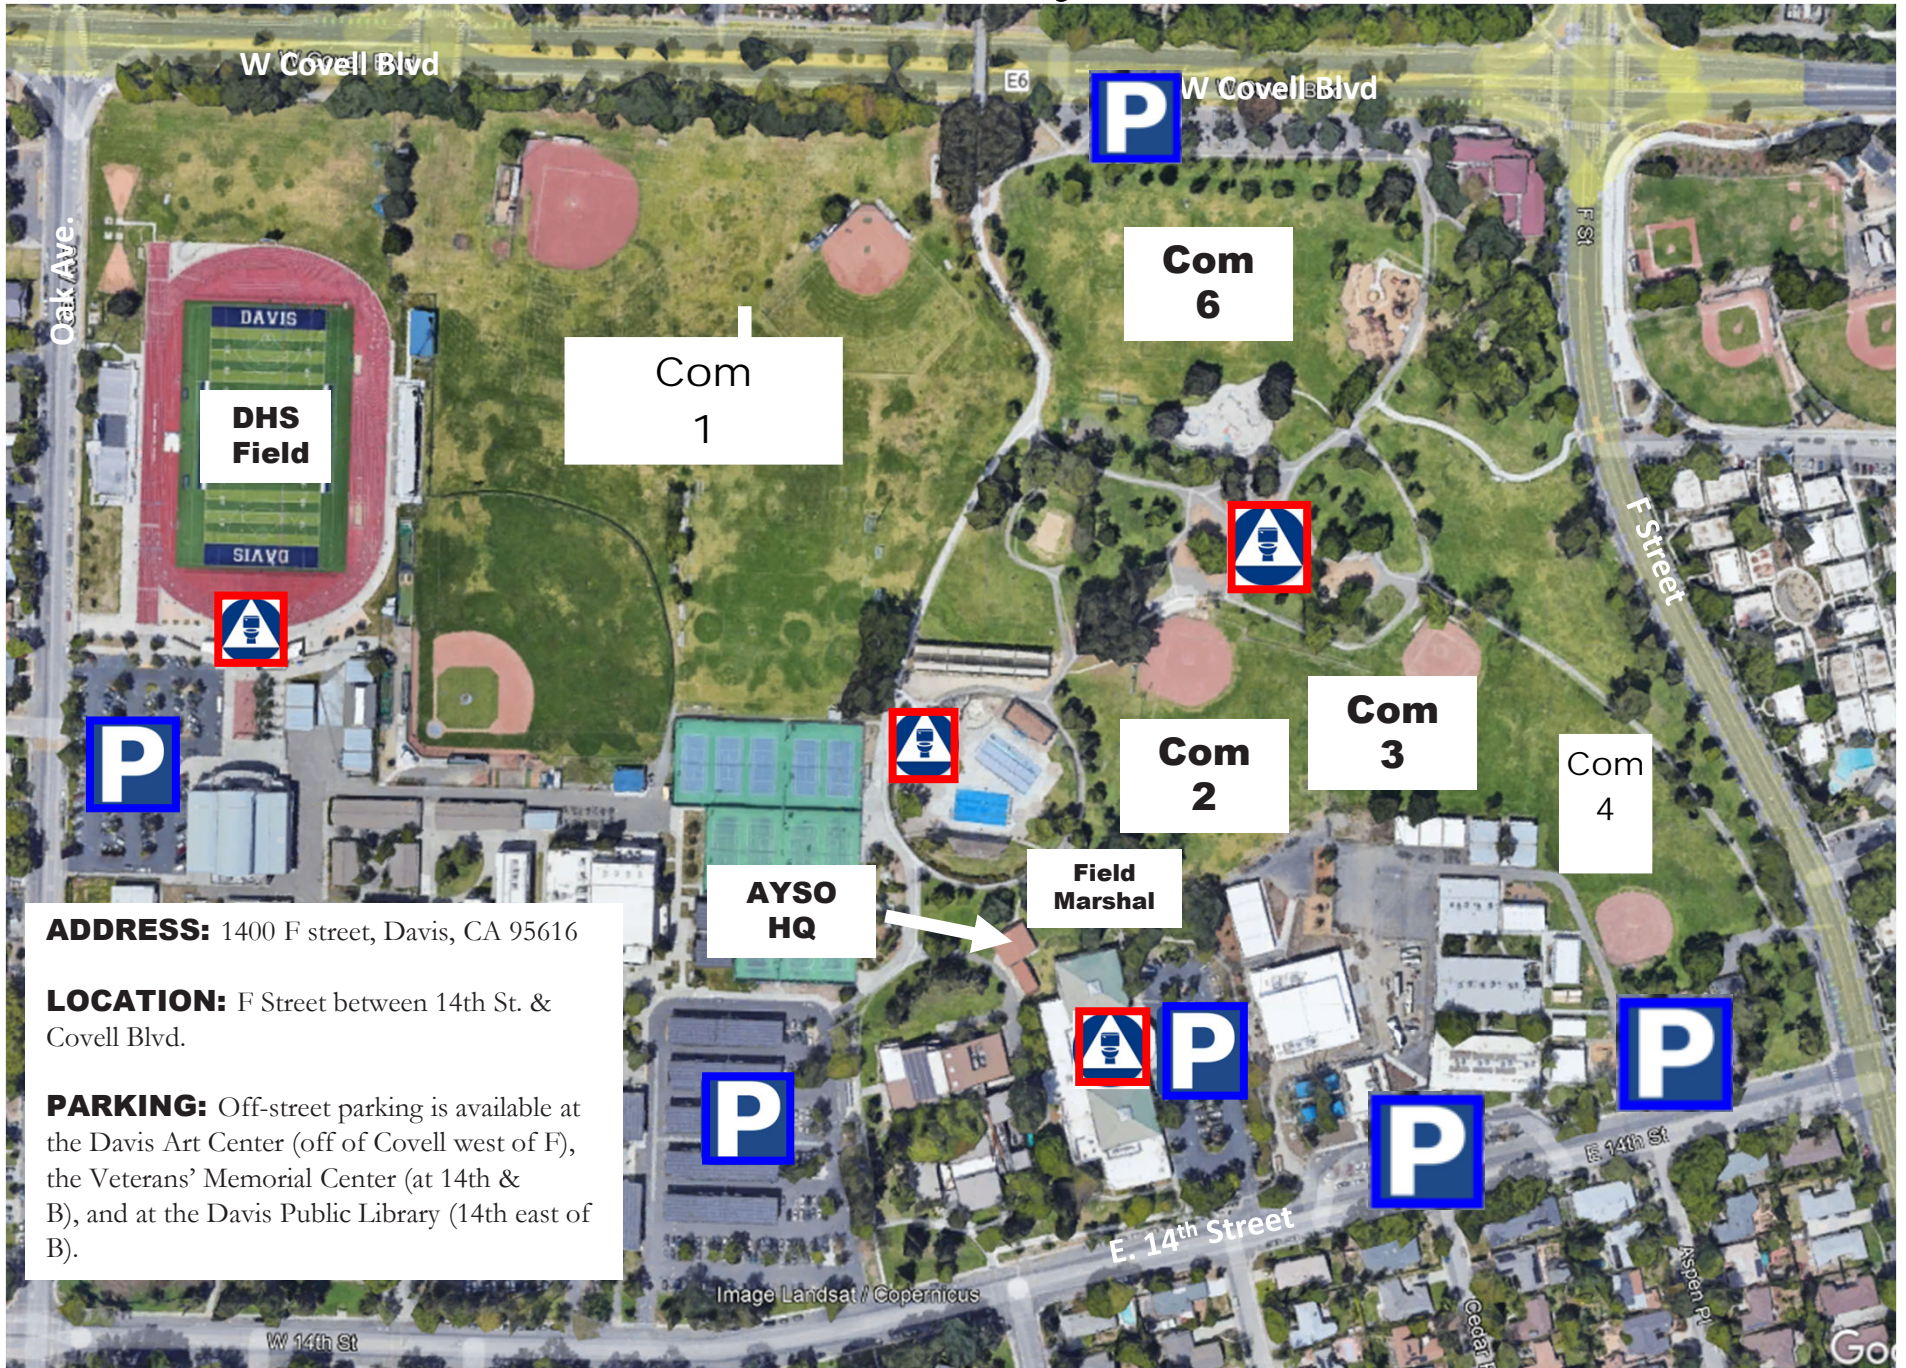

Community Fields

Nugget Field

ADDRESS: 1801 Moore Boulevard, Davis CA 95616
LOCATION: Corner of Pole Line Rd. & Moore Blvd.
PARKING: Off-street parking is available in the main Nugget Field lot and in the Sandy Motley Park lot as well.

Walnut/Montgomery Fields

ADDRESS: 2700 Lillard Drive, Davis CA 95618

LOCATION: South side of Lillard Dr. just east of Farragut Circle

PARKING: Off-street parking is available off of Lillard between Farragut and Danbury and at Montgomery Elementary (off of Danbury just south of Lillard).

Nugget Field: Keeper Wars