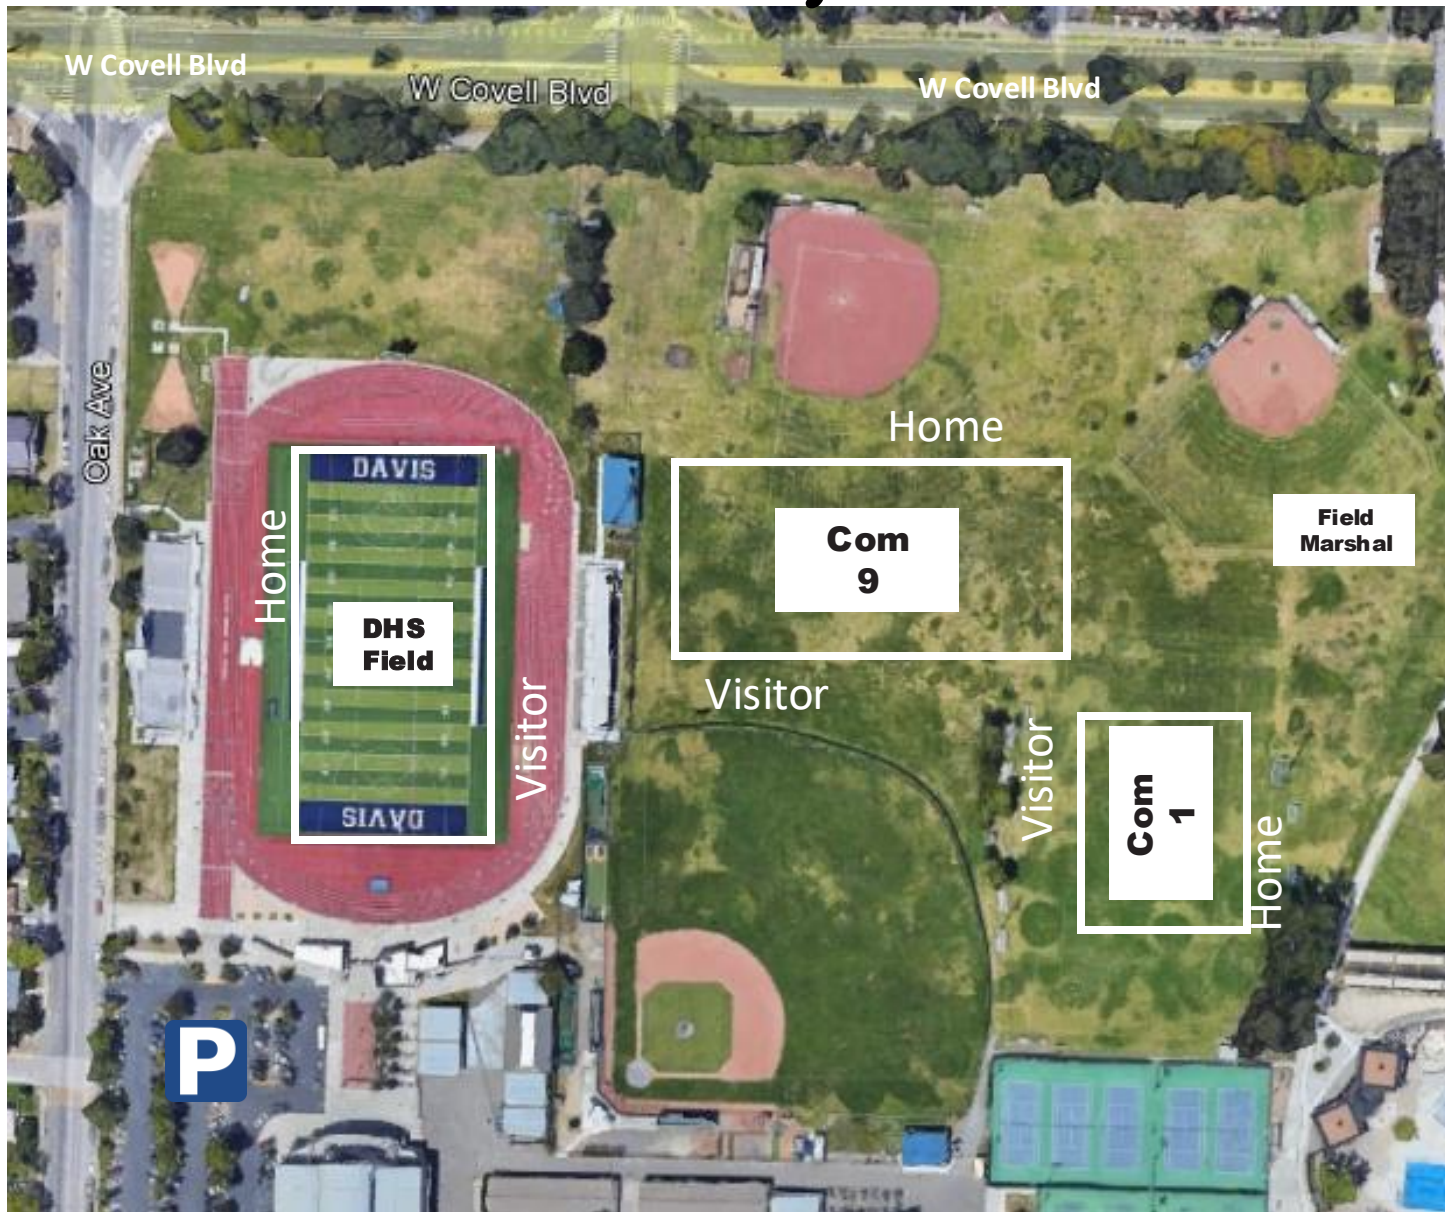

Community Fields